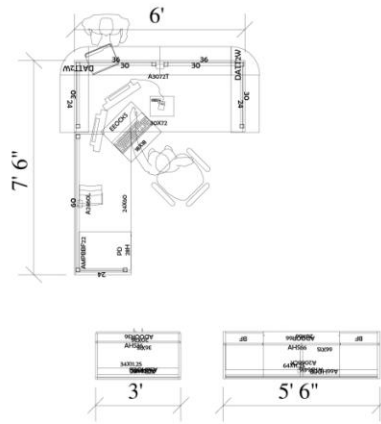

Andersen AFB 36th Wing Public Affairs
Reception Desk/File Storage/Hutch

Description:

1 ea: Reception Desk: 7' x 6" (See below for specifics)

1 ea: File Storage cabinet: 3'

1 ea: Desk Hutch: 5'X6"

Color: Cherry on Black/ Fabric: Bamboo print and glazed panel inserts (see sample)

Specifications/details of furniture:

Department:36 WG PAO reception

GLB A3072T

ADAPTABILITIES-Freestanding Tables-W/Two Full End Panels - 29-5/8D x 72W x 29H

GLB AMPBBF22

ADAPTABILITIES-Pedestals-Mobile w/2 Box/1 File + locking front casters - 22.6Dx 16W x28H