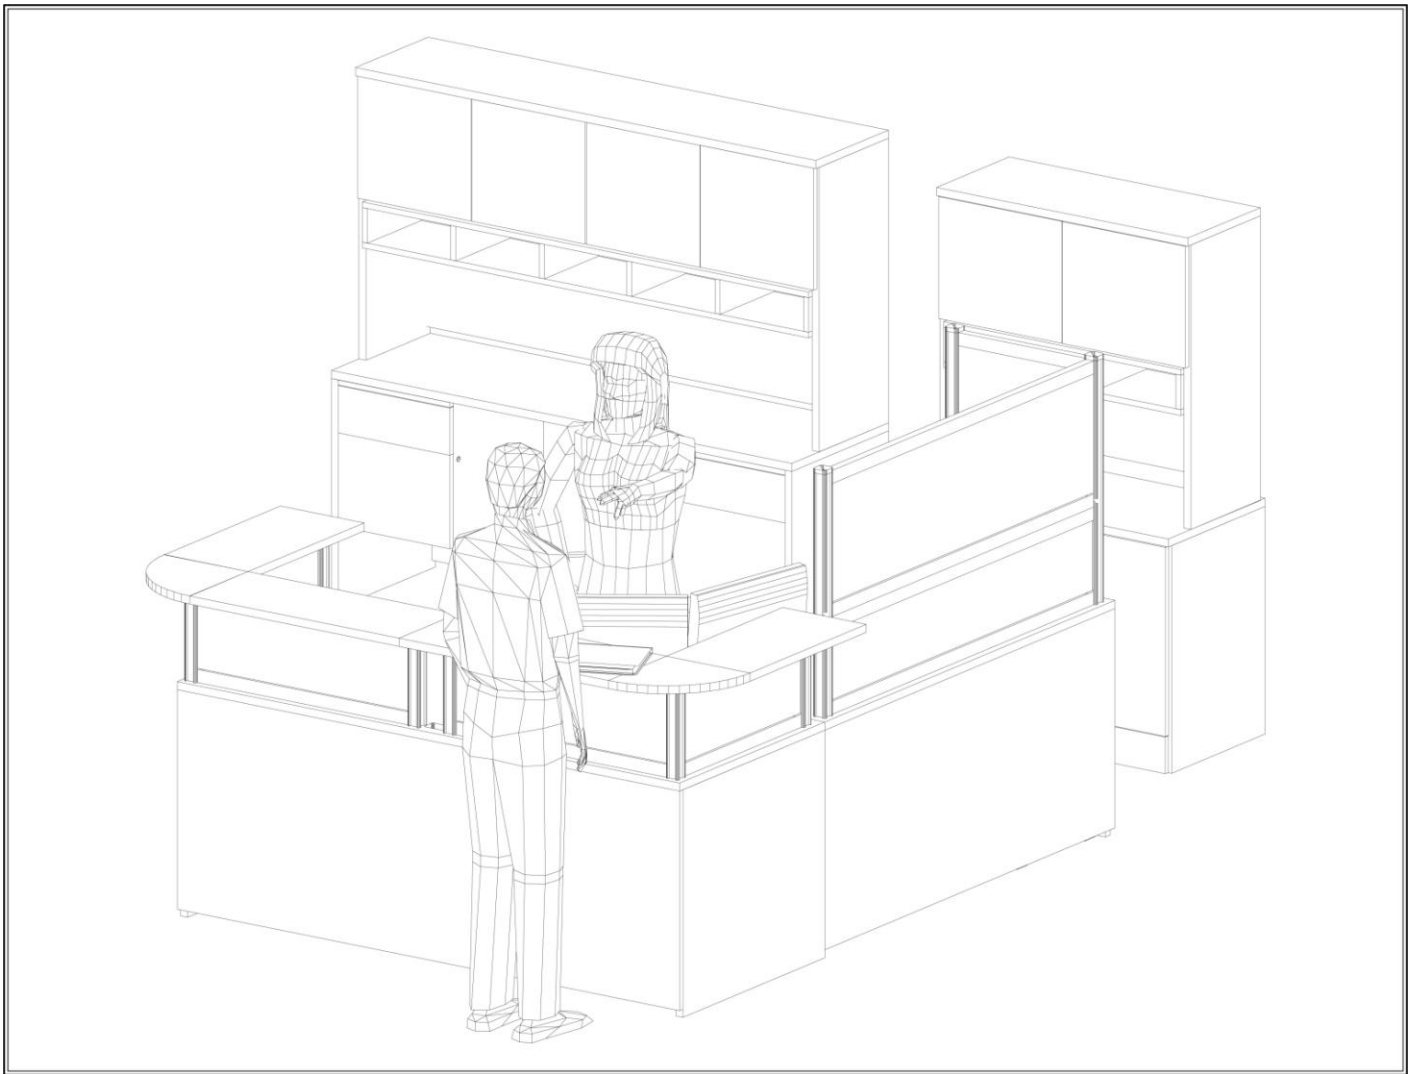

36 WG Public Affairs
AAFB,Guam

DIVIDE™

DIVIDE™

DIVIDE and conquer the workspace

Cover Shot:
DIVICE shown with Coruscation components finished in Aspet Cherry over Black. DIVICE Panels are finished in Garrison GAD7 Bamboo fabric with glass inserts. Seating: Aeron upholstered in Garrison GAD7 Charcoal.

Back Cover Top:
DIVICE shown with Adaptability components finished in Aspet Honey over Coruscation Java. DIVICE Panels are finished in Garrison GAD7 Bamboo fabric with glass inserts. Seating: Aeron upholstered in Stone S103 Charcoal.

Back Cover Bottom:
DIVICE shown with Garvica components finished in Aspet Honey. DIVICE panels are finished in Plyon F22. The fabric with glass inserts. Seating: Coruscation upholstered in Karaca K238 Shadow.

Main Shot inside spread:
DIVICE shown with Coruscation components finished in Aspet Honey. DIVICE Panels are finished in Garrison GAD7 Bamboo fabric with glass inserts. Seating: Aeron upholstered in Contract Leather D238 Burgundy.

Secondary Shot inside spread:
DIVICE shown with Coruscation components finished in Aspet Honey. DIVICE Panels are finished in Garrison GAD7 Bamboo fabric with glass inserts. Seating: Experience finished in Honey and upholstered in Garrison GAD7 Bamboo.

Global - Canada
380 Capital Road, Downsview, Ontario, Canada M3J 2M8
Tel: +1 (416) 981-3800 / 800-989-0270
Customer Service Fax: +1 (416) 291-3122
Government Customer Service Fax: +1 (416) 728-6219

Global - U.S.A.
17 Blvd. Drive, Road #10, Box 157
Morton, New Jersey, U.S.A. 08853
Tel: +1 (856) 528-2282 / 800-229-1900
Fax: +1 (856) 538-0884

Global - International
332 Capital Road, Downsview,
Ontario, Canada, M3J 2M8
Tel: +416 981-3800 / 800-989-0270
Fax: +1 (416) 627-1821

GG Office Furniture (UK) Ltd.
Global Office Furniture
Luton, Bedfordshire, LU1 3JH
Tel: +44 (0) 1455 555555
Fax: +44 (0) 1455 555555

Visit us on the World Wide Web at www.globaloffice.com
Offices throughout Canada, United States, United Kingdom, France, Australia and Brazil. Distribution around the world. A member of the Global Group.